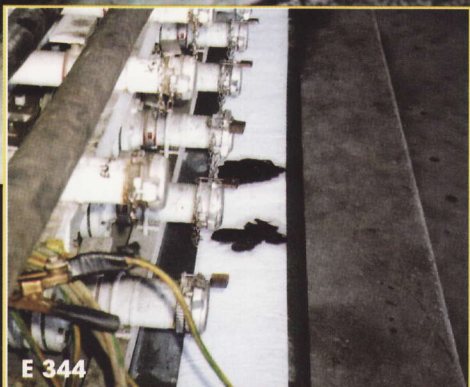

BOSO ERGON SORBENTS OIL ONLY (WHITE)

As the name already indicates, the products from the Boso ERGON Sorbents oil-only range are the ideal solution to absorb oil and oil-bearing liquids. Because it does not absorb water it is especially appropriate for separating oil-bearing liquids from water.

Mostly they are used on polluted water surfaces and for different naval applications. Besides this, they are used around or under, for example, machines and aggregates, which keeps the workshop

clean and safe. Our Boso ERGON Sorbents oil-only products absorb and retain up to 25 times their own weight in hydrocarbon-based liquids. Even when the absorbents are totally saturated, they keep their floating power.

The Boso ERGON Sorbents pads and rolls available in this range make a right solution possible. These Boso ERGON Sorbents oil-only pads and rolls excel in their high level of oil absorption.

E 344

PADS WHITE (OIL ONLY)

ART.NO.	DESCRIPTION	DIMENSIONS	PACKING	ABSORPTION CAP./UNIT	WEIGHT
495050	E 200	48 cm x 43 cm	200 pads/box	150 litre	7.5 kg
495048	E 200	48 cm x 43 cm	10x20 pads/box	150 litre	7.5 kg
495126	E 230	30 cm x 30 cm	100 pads/box	32 litre	1.7 kg
495056	E 50	97 cm x 86 cm	50 pads/collo	300 litre	15.2 kg
495054	E 100	48 cm x 43 cm	100 pads/box	150 litre	7.5 kg
495138	EL 100	48 cm x 43 cm	100 pads/box	130 litre	6.5 kg

PADS STATIC RESISTANT (OIL ONLY)

ART.NO.	DESCRIPTION	DIMENSIONS	PACKING	ABSORPTION CAP./UNIT	WEIGHT
495125	E 1850	48 cm x 43 cm	50 pads/collo	40 litre	2.0 kg

ROLLS WHITE (OIL ONLY)